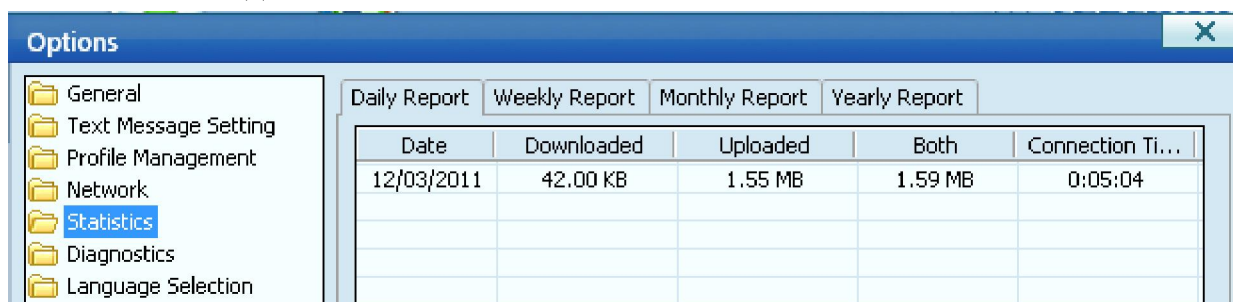

Статистика соединения

Диагностическая информация